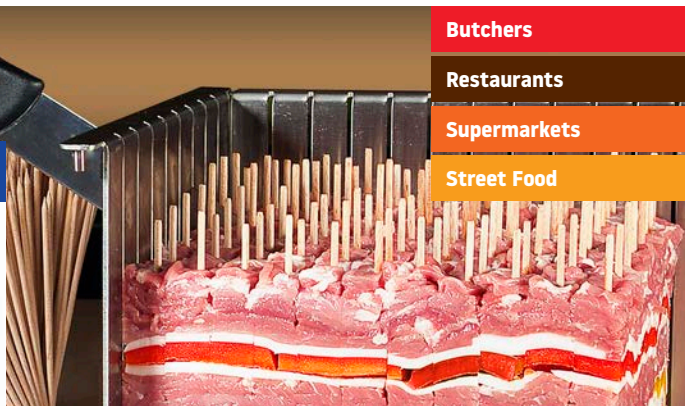

Manual skewer systems.  
Skewers of the same weight, rational.

**MIV'EG**  
SMART SKEWER SYSTEMS

STICK SYSTEM 108

STICK SYSTEM 72

STICK SYSTEM 81M

Butchers

Restaurants

Supermarkets

Street Food

Equal weight skewers with  
Stick Systems 108 / 72 / 81M

## EQUAL WEIGHT SKEWERS. READY IN 20 MINUTES.

For 108 rectangular skewers, 120 g.

For 108 rectangular skewers, max. 120g each.  
**108 meat skewers, in 20 minutes.**

- For 108 meat skewers at 60g - 120g
- Cube size: 15x25 mm
- Wooden skewers 3,2x250 mm
- Maximum filling 12,9kg meat and vegetables