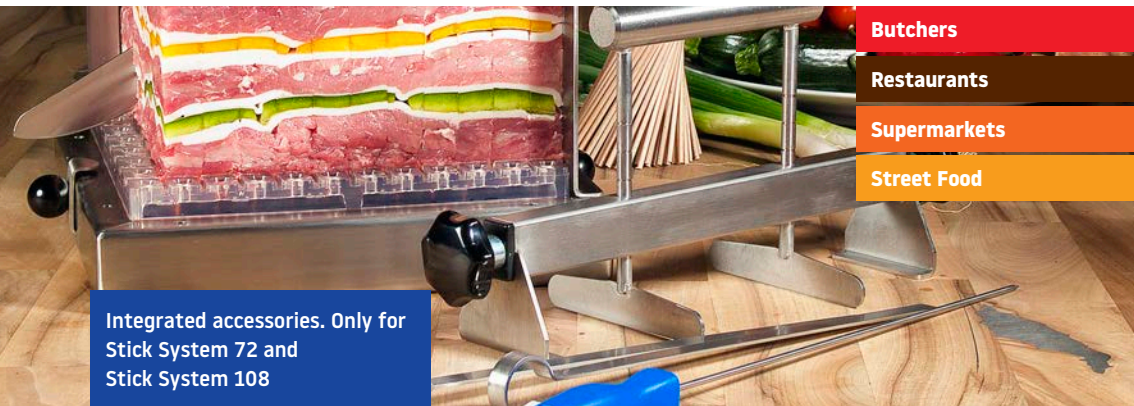

For 81 square skewers, 42g.

For 81 square skewers, max. 42g each.  
**For saté, fish, meat and finger food skewers**

- For 81 meat skewers at 42g
- Cube size: 15x15 mm
- Wooden skewers 2,5x160 and 3,0x180 mm
- Maximum filling 3,4kg meat and vegetables

Manual skewer systems.  
Skewers of the same weight, rational.

**MIV'EG**  
SMART SKEWER SYSTEMS

STICK SYSTEM 108

STICK SYSTEM 72

Butchers

Restaurants

Supermarkets

Street Food